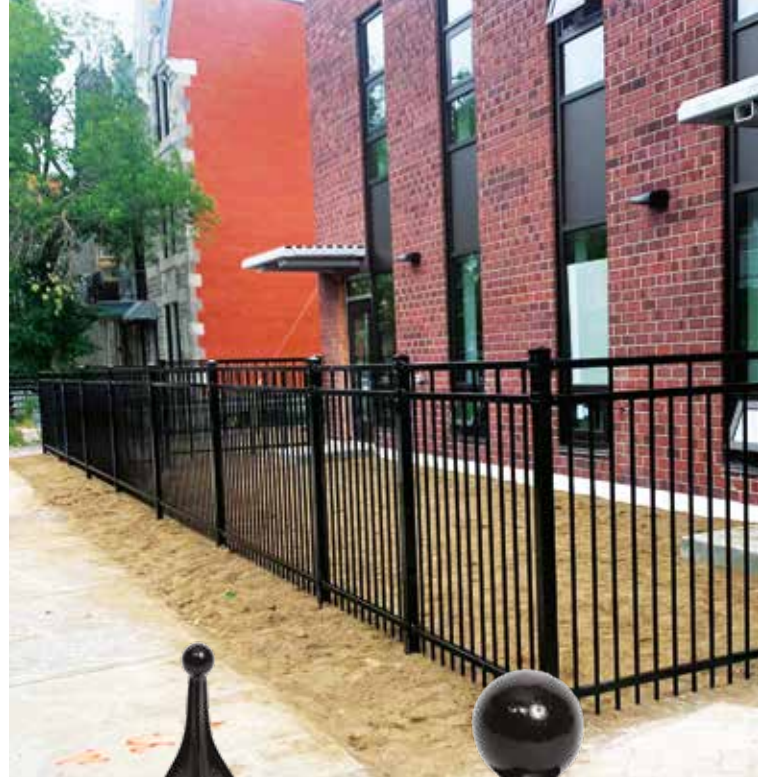

Are you seeking for a majestic appearance? No need to look further! With their inherent style and appearance, our models of ornamental steel fences are the perfect solution to meet your needs.

SECTION MODERNE
MODERN SECTION

**BARRIÈRE CONTEMPORAINE
CONTEMPORARY GATE**

**BARRIÈRE CLASSIQUE
CLASSIC GATE**

Hauteur Height	48" / 60" / 72"
Poteau Post	2" x 2" 2 1/2" x 2 1/2" 3" x 3"
Traverse Rail	1" x 1" 1 1/2" x 1 1/2" 2 1/2" x 1 1/2"
Barrotin Picket	5/8" x 5/8" 3/4" x 3/4" 1" x 1"
Section	92 1/2" mesure centre à centre 92 1/2" measure center to center